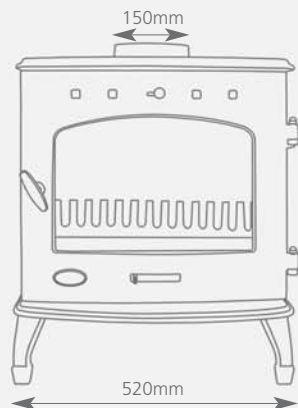

Product Number BHC002

Technical Data

Output	.6.7kw
Efficiency	.72.1%
CO at 13% O2	.0.56%
Flue temperature	.339°C
Flue draught	.12Pa
Flue gas mass flow	.6.0g/s
Weight of stove	.89.4kg