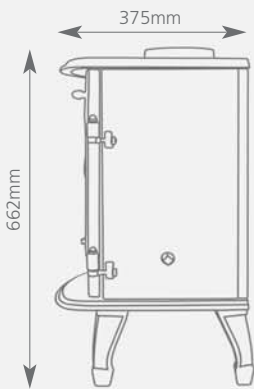

Product Number BHC002

Technical Data

Output	.6.7kw
Efficiency	.72.1%
CO at 13% O2	.0.56%
Flue temperature	.339°C
Flue draught	.12Pa
Flue gas mass flow	.6.0g/s
Weight of stove	.89.4kg